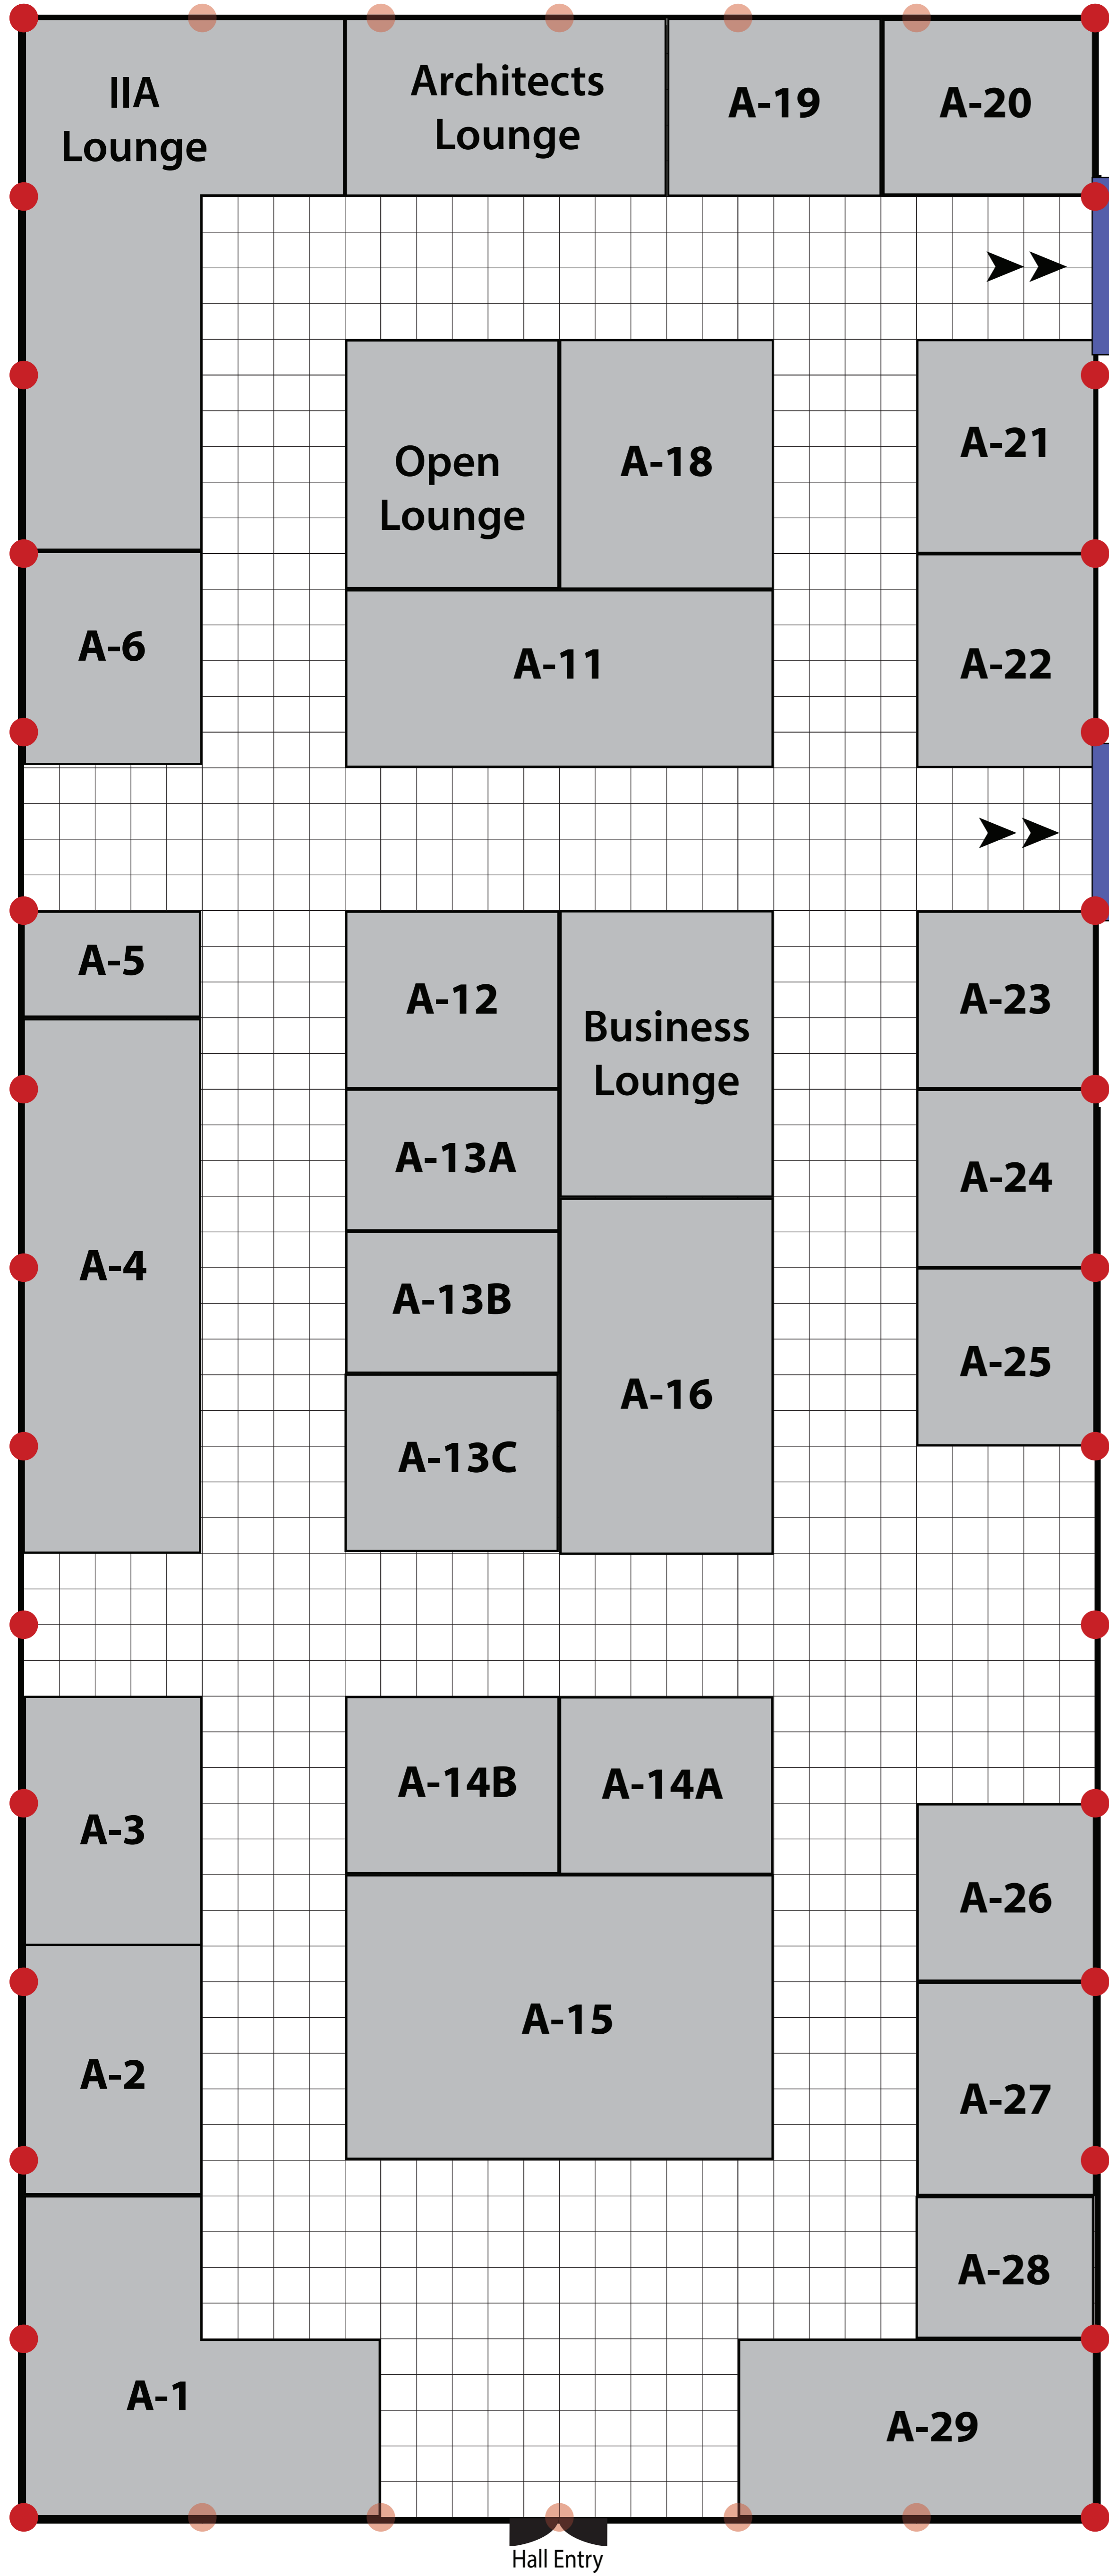

# Hall - A

Status as on 11 Feb. 2024

**IIA NATCON**  
**LUCKNOW**  
 09-10-11 FEBRUARY  
 EKANA SPORTZ CITY | IIANATCON2024.COM

## Exhibition Floor Plan

# Hall - B