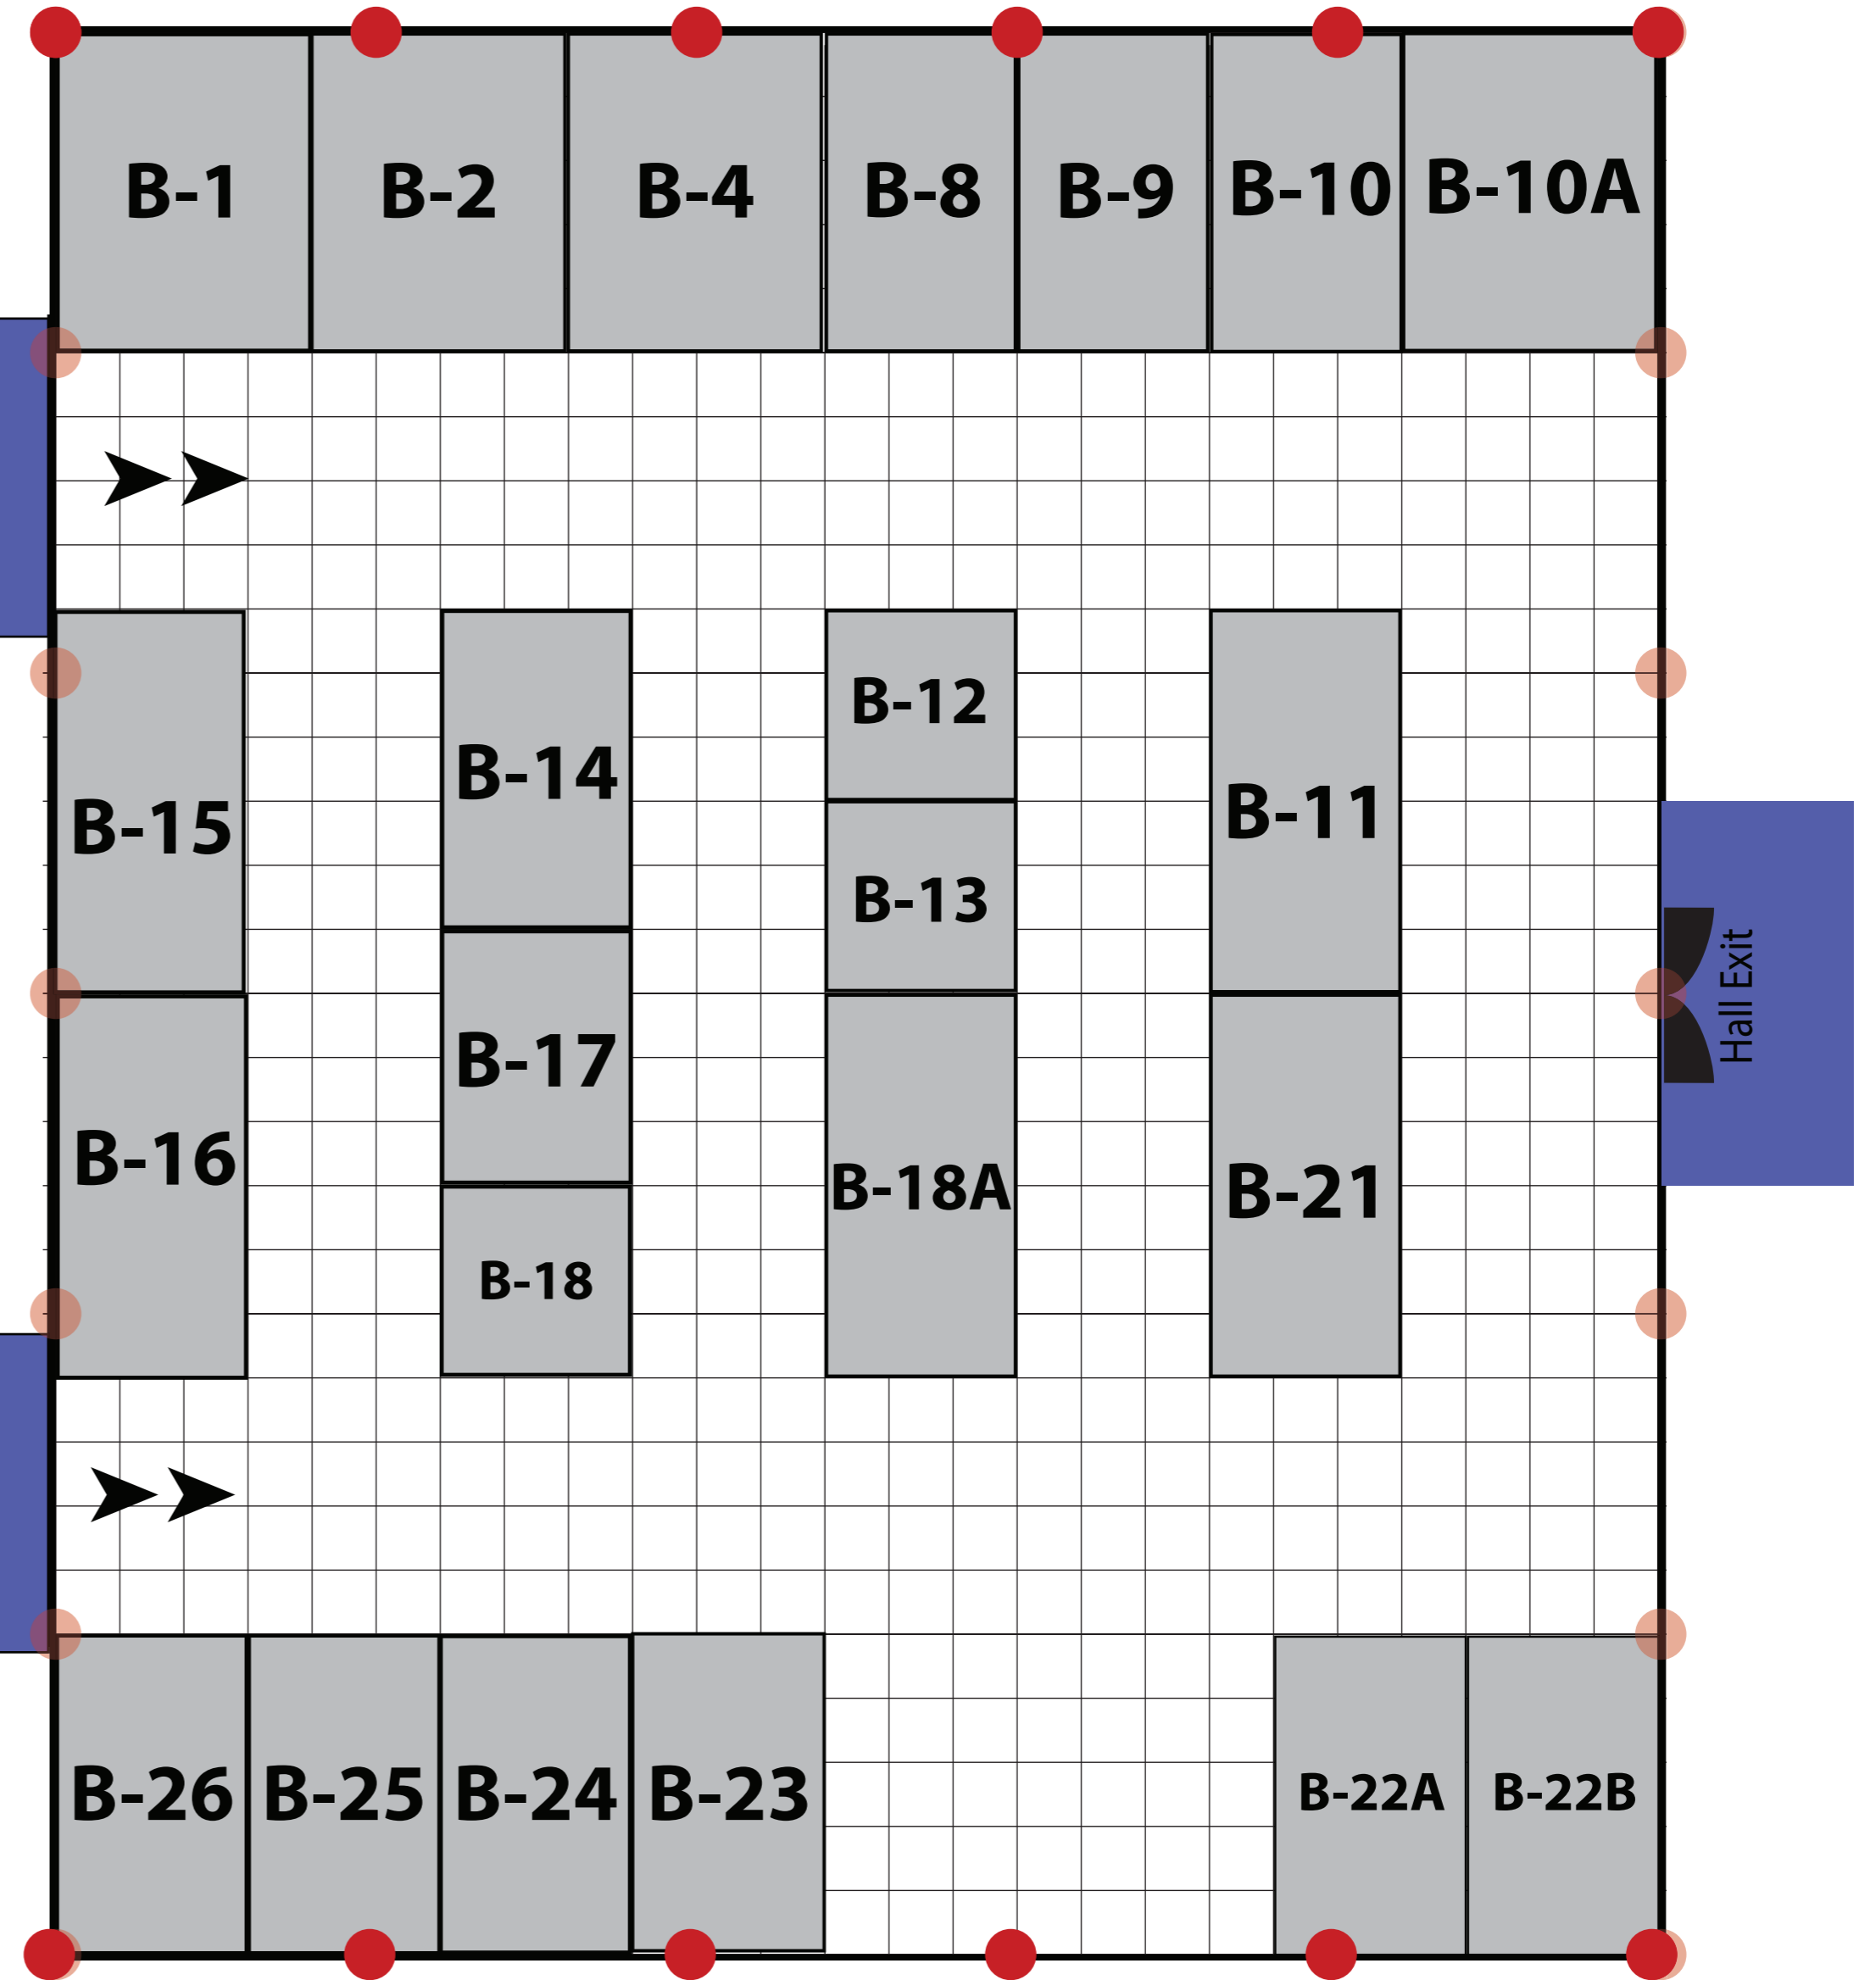

Exhibition Floor Plan

Hall - B